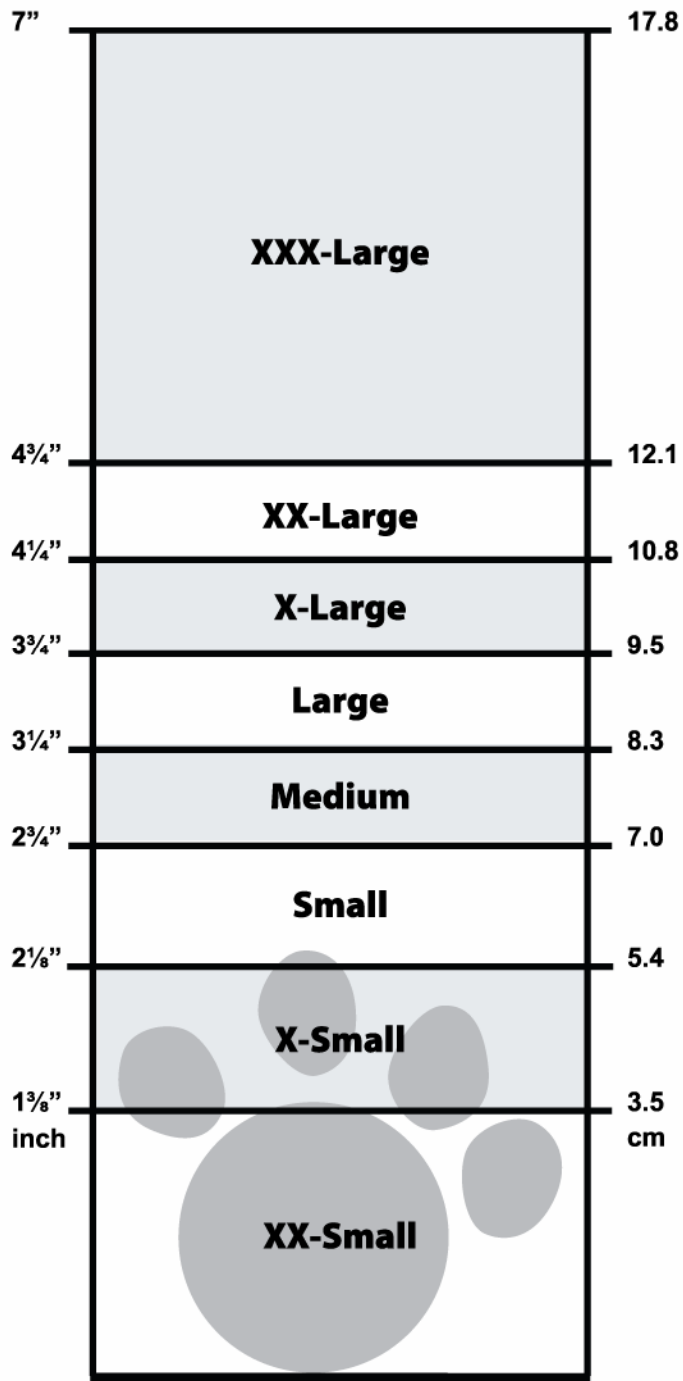

Dog Shoe Sizing Chart

Place the sizing chart on the ground, then place one of your dog's front paws on the chart with the heel of the paw against the thick black line. Be sure your dog is placing their normal weight on the paw that you are measuring. Choose the appropriate size shoe based on the information provided on this sizing chart.

PLACE HEEL OF DOG'S PAW ON LINE

Please Check Scale Before Using Chart